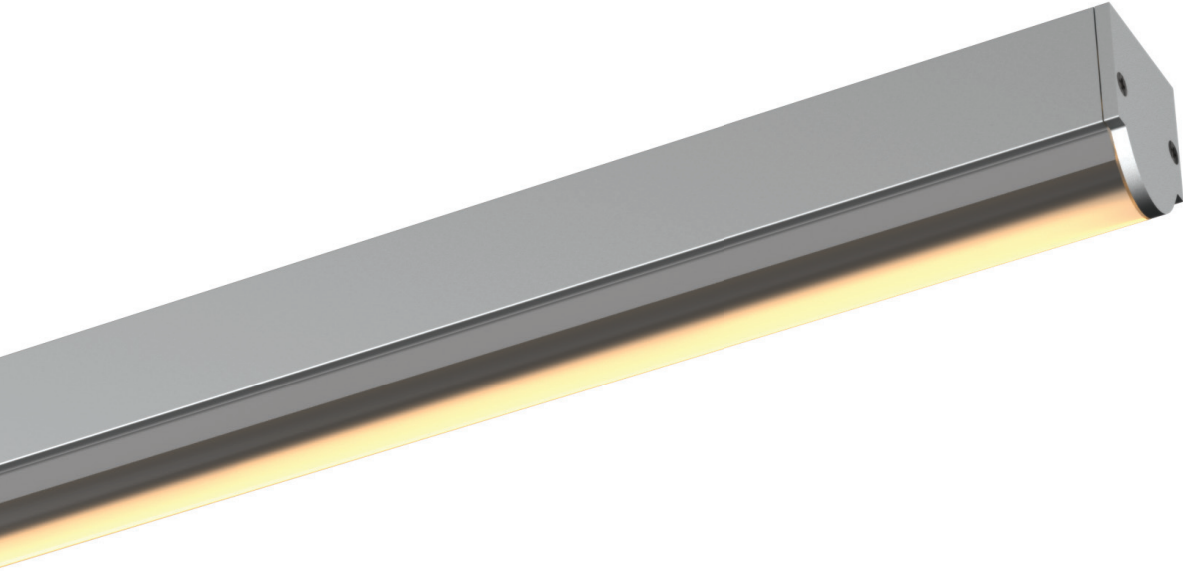

# RIDGELINE

Design Guide

Profile & Dimensions

no baffle

with baffle

Available TivoTape Options - Indoor

**DEFINE**  
SB  
HO  
LB

**ELITE**  
SB  
HO  
VHO

**ELITE+**  
Plus  
Pro  
Vision  
Flow

**FUSE24**  
RGB  
RGB+W  
RGB+W+W  
DW  
Pixle24 RGB  
Pixle24 RGBW

**FUSE12**  
PiXEL12 RGB

Ordering Information

**RIDG-CHAN-SLV-8**  
Anodized Aluminum Extrusion  
length 8'

**RIDG-LNS-XX-8**  
**XX = 10 (10°), 30 (30°)**  
Grazer lens length 8'

**RIDG-EC-SLV-XX**  
**XX = 01 (no hole), 02 (hole)**  
Stainless Steel End Cap

**RIDG-CLP-SLV**  
Metal mounting clip

Ordering Information

**RIDG-BFL-BLK-1**  
1' Baffle for Ridgeline channel,  
Black, snap-on

Photometrics

10° / Based on ELITE+ HO 3000K

**Light Efficiency:**

**Light Quality**

30° / Based on ELITE+ HO 3000K

**Light Efficiency:**