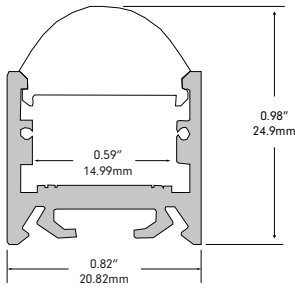

# RIDGELINE

Design Guide

Profile & Dimensions

no baffle

with baffle

Available TivoTape Options - Indoor

**DEFINE**  
SB  
HO  
LB

**ELITE**  
SB  
HO  
VHO

**RIDG-LNS-XX-8**  
**XX = 10 (10°), 30 (30°)**  
Grazer lens length 8'

**RIDG-EC-SLV-XX**  
**XX = 01 (no hole), 02 (hole)**  
Stainless Steel End Cap

**RIDG-CLP-SLV**  
Metal mounting clip

Ordering Information