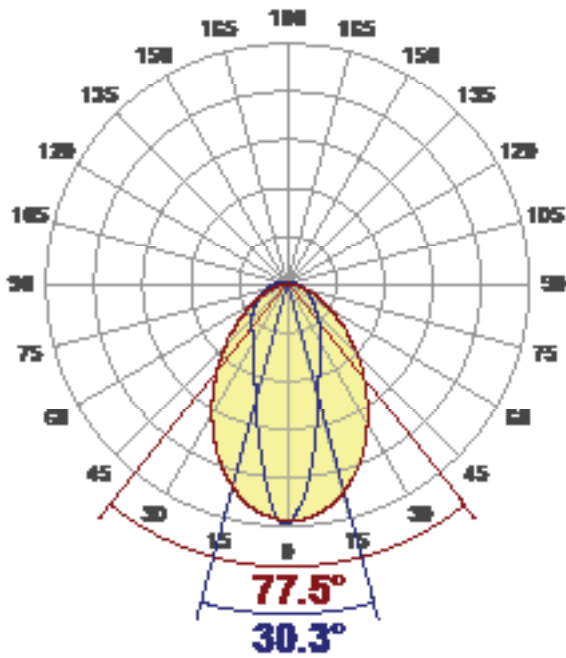

**RIDG-LNS-XX-8**  
**XX = 10 (10°), 30 (30°)**  
Grazer lens length 8'

**RIDG-EC-SLV-XX**  
**XX = 01 (no hole), 02 (hole)**  
Stainless Steel End Cap

**RIDG-CLP-SLV**  
Metal mounting clip

Ordering Information

**RIDG-BFL-BLK-1**  
1' Baffle for Ridgeline channel,  
Black, snap-on

Photometrics

10° / Based on ELITE+ HO 3000K

**Light Efficiency:**

**Light Quality**

30° / Based on ELITE+ HO 3000K

**Light Efficiency:**