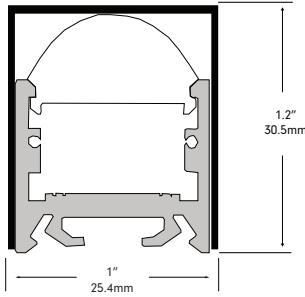

# RIDGELINE

Design Guide

Profile & Dimensions

no baffle

with baffle

Available TivoTape Options - Indoor

**DEFINE**  
SB  
HO  
LB

**ELITE**  
SB  
HO  
VHO

**RIDG-LNS-XX-8**  
**XX = 10 (10°), 30 (30°)**  
Grazer lens length 8'

**RIDG-EC-SLV-XX**  
**XX = 01 (no hole), 02 (hole)**  
Stainless Steel End Cap

**RIDG-CLP-SLV**  
Metal mounting clip

Ordering Information