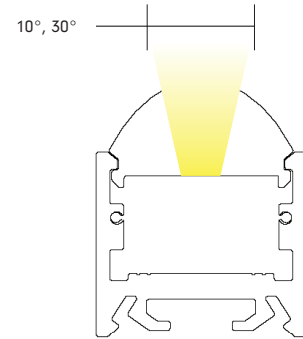

# RIDGELINE

Design Guide

Profile & Dimensions

no baffle

with baffle

Available TivoTape Options - Indoor

**DEFINE**  
SB  
HO  
LB

**ELITE**  
SB  
HO  
VHO

**RIDG-LNS-XX-8**  
**XX = 10 (10°), 30 (30°)**  
Grazer lens length 8'

**RIDG-EC-SLV-XX**  
**XX = 01 (no hole), 02 (hole)**  
Stainless Steel End Cap

**RIDG-CLP-SLV**  
Metal mounting clip

Ordering Information