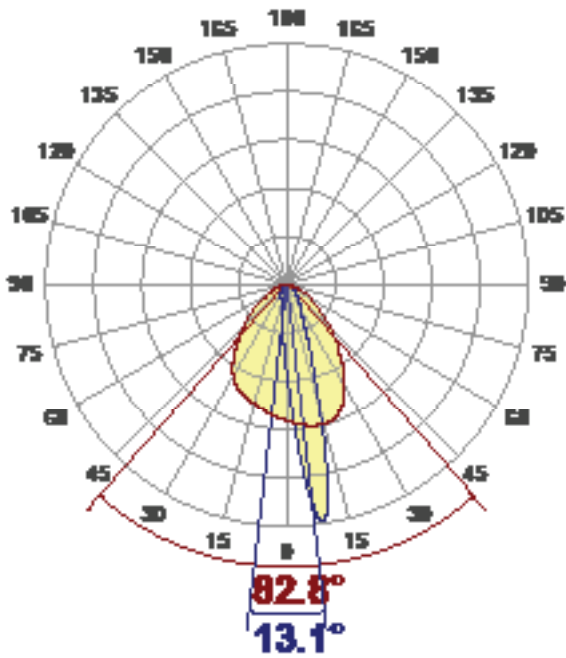

Photometrics

10° / Based on ELITE+ HO 3000K